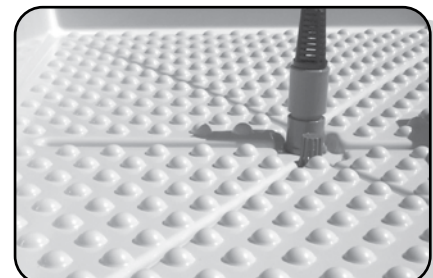

With the 2 x 4 Drip Add-On you can turn your Ebb & Flow system into a drip system with one easy kit. Adding a drip kit to your tray allows for more control over moisture content in your growing media, including Rockwool blocks and slabs, or almost any media you can imagine! With drip irrigation you give your plants exactly what they need when they need it. This drip kit will feed up to 10 plant sites.

**2 x 4 Drip Add-On**  
(Net-Pots & Gro-rocks not Included)

**Bigfoot Table Frame**

**Bigfoot System**

**Bigfoot System White**

**White Tray**