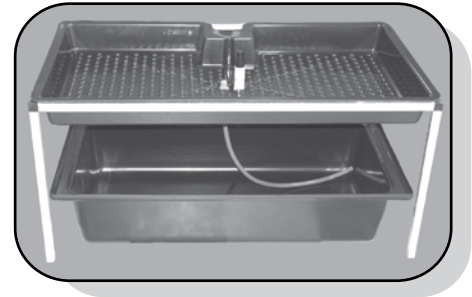

- Bedding and reservoir trays are UV stabilized, vacuum formed ABS plastic (no seams, no cracking)
- Bedding tray is specifically designed to prevent standing water
- 25 gallon reservoir designed to nest with bedding tray and provide easy access to reservoir
- Easy to assemble galvanized steel table frame
- Highly reliable pump
- Plumbing and fittings are pre-assembled
- 1-year warranty on trays and 180 days on pump

Options and Specifications:

Bigfoot Complete System #91048/91072 (45"l x 26"w x 19"h)
Includes black or white tray with fittings and plumbing, 25 gallon reservoir, table frame, and pump

Bigfoot Tray and Reservoir #91049/91075 (45"l x 26"w x 14"h)
Includes black or white tray with fittings and plumbing, 25 gallon reservoir, and pump

Accessory Options:

Bigfoot Table Frame #91052
Table Frame and corners

Bigfoot Tray - White #91067 (45"l x 26"w x 5"h)

Bigfoot Tray - Black #91051 (45"l x 26"w x 5"h)

2 x 4 Drip Add-On #91064 (45"l x 1'w x 9"h)

With the 2 x 4 Drip Add-On you can turn your Ebb & Flow system into a drip system with one easy kit. Adding a drip kit to your tray allows for more control over moisture content in your growing media, including Rockwool blocks and slabs, or almost any media you can imagine! With drip irrigation you give your plants exactly what they need when they need it. This drip kit will feed up to 10 plant sites.

2 x 4 Drip Add-On
(Net-Pots & Gro-rocks not Included)

Bigfoot Table Frame

Bigfoot System