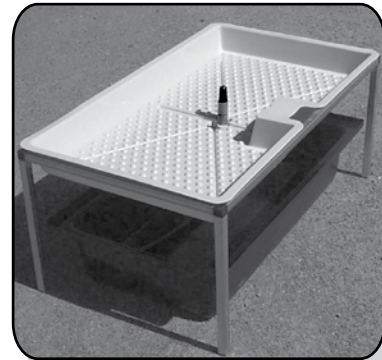

## Features:

- Bedding and reservoir trays are UV stabilized, vacuum formed ABS plastic (no seams, no cracking)
- Bedding tray is specifically designed to prevent standing water
- 25 gallon reservoir designed to nest with bedding tray and provide easy access to reservoir
- Easy to assemble galvanized steel table frame
- Highly reliable pump
- Plumbing and fittings are pre-assembled
- 1-year warranty on trays and 180 days on pump

## Accessory Options:

**Bigfoot Table Frame #91052**  
Table Frame and corners

**Bigfoot Tray - White #91067** (45"l x 26"w x 5"h)

**Bigfoot Tray - Black #91051** (45"l x 26"w x 5"h)

**2 x 4 Drip Add-On #91064** (45"l x 1'w x 9"h)

With the 2 x 4 Drip Add-On you can turn your Ebb & Flow system into a drip system with one easy kit. Adding a drip kit to your tray allows for more control over moisture content in your growing media, including Rockwool blocks and slabs, or almost any media you can imagine! With drip irrigation you give your plants exactly what they need when they need it. This drip kit will feed up to 10 plant sites.

**2 x 4 Drip Add-On**  
(Net-Pots & Gro-rocks not Included)

**Bigfoot Table Frame**

**Bigfoot System**

**Bigfoot System White**

**White Tray**